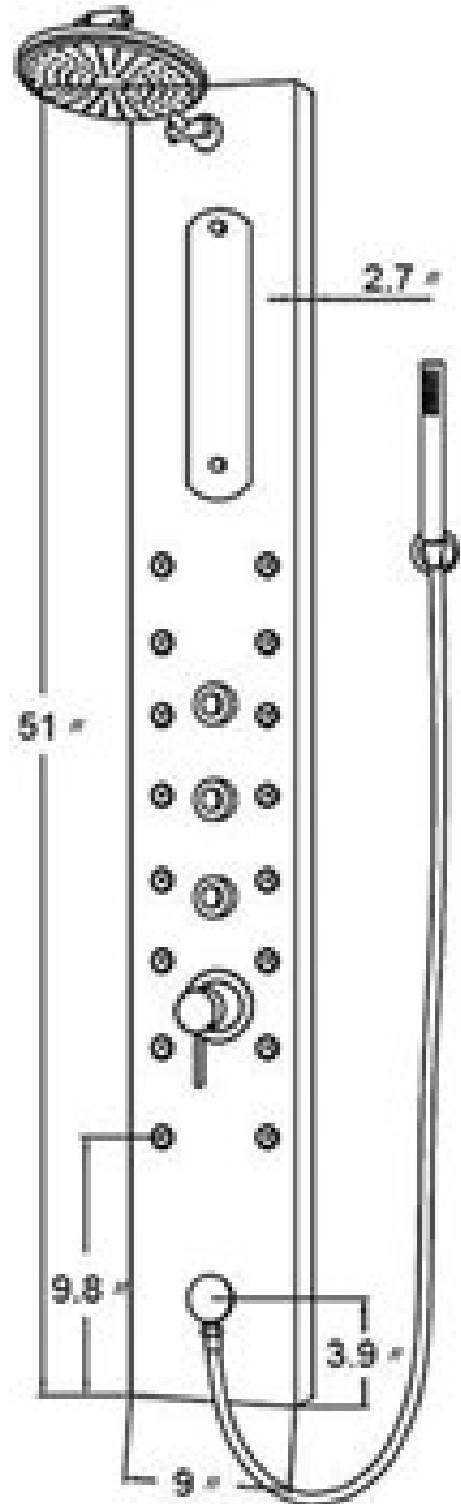

# RENO STAINLESS STEEL SHOWER PANEL RAIN STYLE MASSAGE JETS SYSTEM WITH HANDHELD SHOWER SPECIFICATIONS

Size

Specs

Material: 304 stainless steel  
 Function: rain, hydromassage jets, hand shower  
 Shower hose: 150 cm  
 Installation method: Wall Mount  
 Hose connection: 1/2"

Premium Material - 304 stainless steel construction, brushed craftsmanship with a high-end look. Rustproof and high temperature resistant for durability.

Multifunctional Panel - This shower panel includes functions: rain, massage jets, hand shower. You can enjoy different functions while taking a shower and relax after a long work.

Tube Design - This shower panel adopts a separate line for hot and cold water. Reinforced pipes on the back with standard hydraulic connection. Hose port: 1/2 inch.

Easy Installation - Wall mounted design, includes all mounting accessories, quick and easy to install.

All dimensions and specifications are nominal and may vary. Use actual products for accuracy in critical situations.